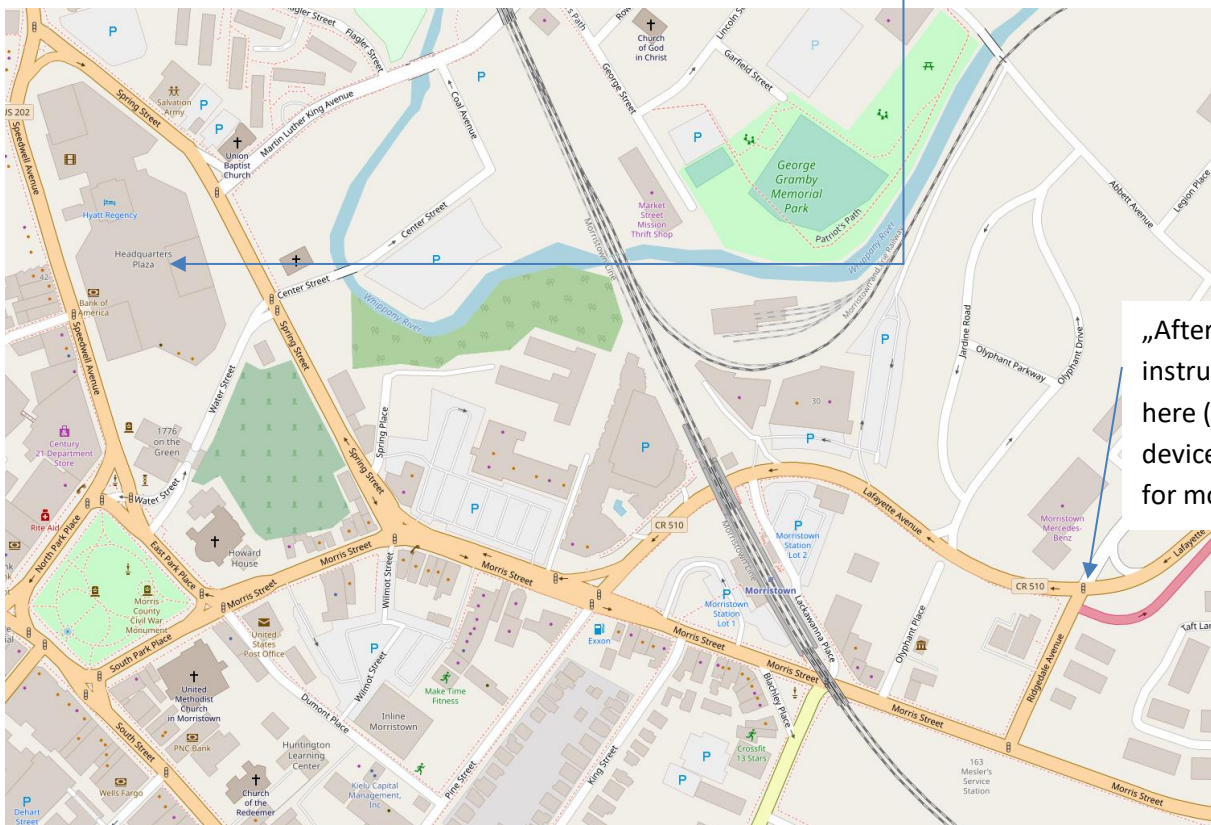

## Directions to knk Software LP offices in Morristown, NJ

Morristown is located 34 miles west of Manhattan off Interstate 287 Exit 36. The knk Offices are located in Suite 1478 in The Headquarter Plaza North Tower. The Headquarters Plaza is a four-building office complex including a Hyatt Hotel in downtown Morristown.

### For GPS Systems or Online Mapping

Use '43 Speedwell Avenue, Morristown NJ 07960' but don't look for this number on the building. Look for '4 Headquarters Plaza' when you emerge.

### Driving from NY/ George Washington Bridge

Follow I-95 South to I-80 West to Exit 43 for I-287 South

### Driving from the NJ turnpike

Exit 14 to I-78 West to Rt 24 West to I-287 South

---